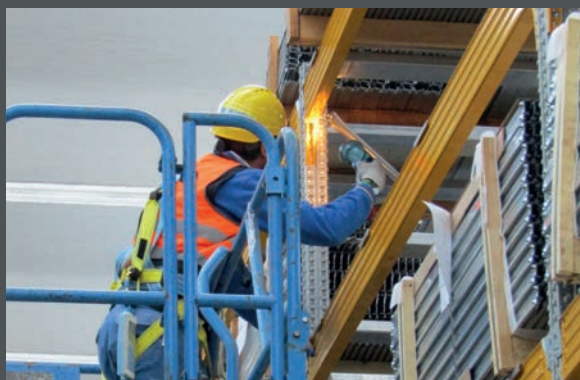

INSPECTION

Our technicians will check
every aspect of the warehouse,
highlighting possible issues
all without interfering
with the regular working activity